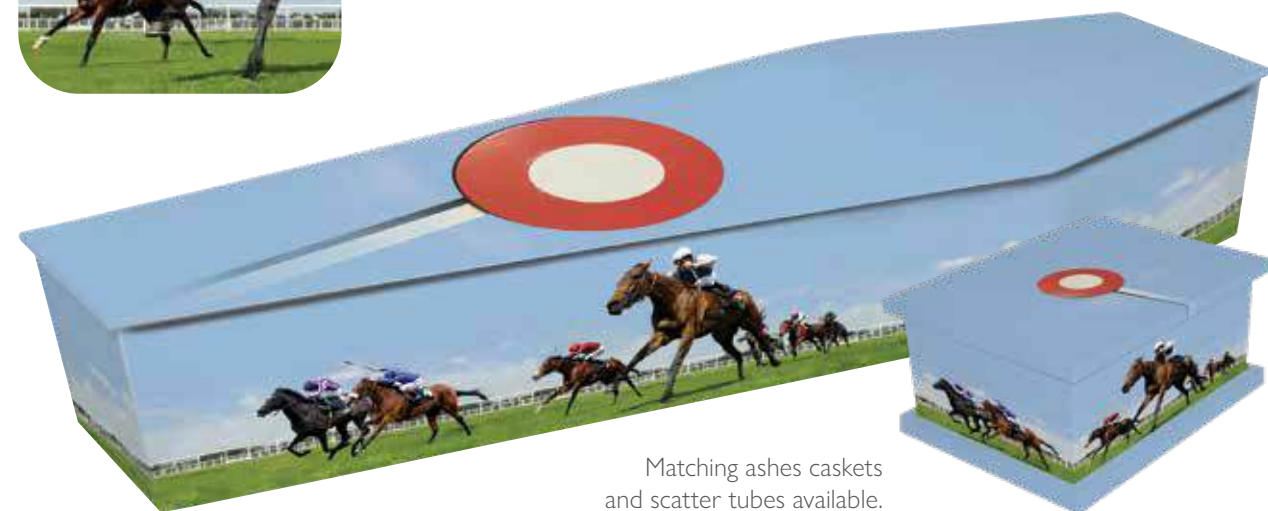

Matching ashes caskets and scatter tubes available.

Mode of Transport

Transport is more than just a means to an end for many people. If there is a specific vehicle or picture you would like to include, such as your loved one's car or motorcycle, we can always find the model or style you choose. We can also add personal touches to our designs, such as a number plate.